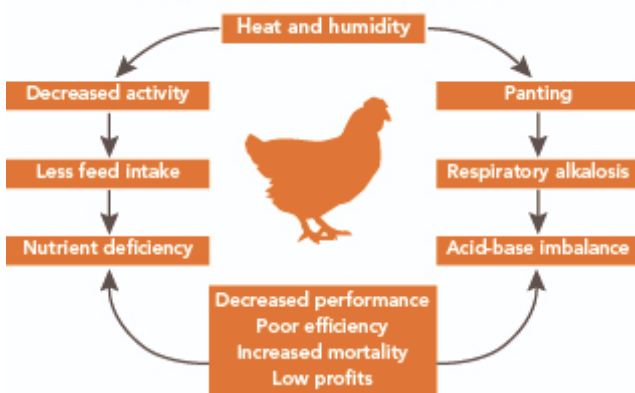

Inter-govt panel report warns of deadly heat waves in India

Times of India 8th October 2018

NON-SEASONAL HEAT WAVE ALERT !!!!!!!

- Transition from Monsoon leads to hot weather in this season.
- Water supplementation with Betalife is an effective measure to control heat stress.
- As water consumption increases the product is efficiently delivered to the birds, products in feed are not as effective.

Betalife

Fortified with Vitamin C, Organic minerals, Menthol & Dextrose

Response of chicken to heat stress

NEED TO TACKLE HEAT STRESS FAST ????
FEED BETALIFE
2LITRES PER 1000 LITRES OF WATER
KEEP PRODUCT IN WATER FROM 9 AM TO 4 PM

Natural Betaine	Prevents dehydration
Vitamin C	Reduces cortisol levels
Organic minerals	Provides concentrated source of bioavailable mineral nutrition
Menthol	Provides cooling effect
Dextrose	Provides energy to tackle reduced feed intake

Prevents cellular dehydration :

- Corrects water balance and electrolyte balance and prevents dehydration during stress
- Saves up to 5% energy, restricts activation of cellular ion pumps
- Prevents osmotic stress