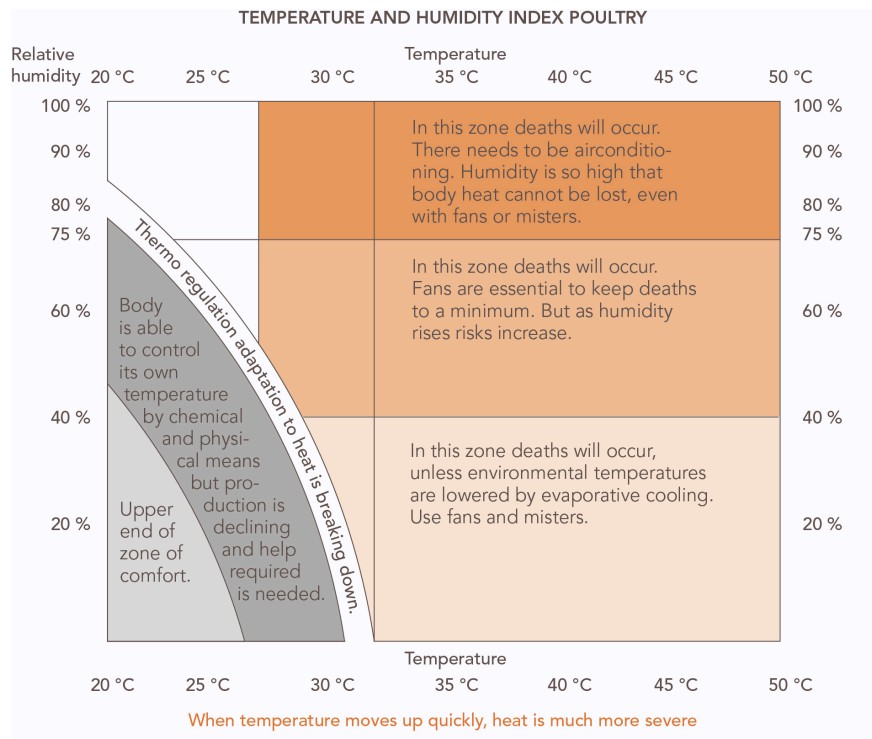

Inter-govt panel report warns of deadly heat waves in India

Times of India 8th October 2018

NON-SEASONAL HEAT WAVE ALERT !!!!!!!

- Transition from Monsoon leads to hot weather in this season.
- Water supplementation with Betalife is an effective measure to control heat stress.
- As water consumption increases the product is efficiently delivered to the birds, products in feed are not as effective.

Betalife

Fortified with Vitamin C, Organic minerals, Menthol & Dextrose