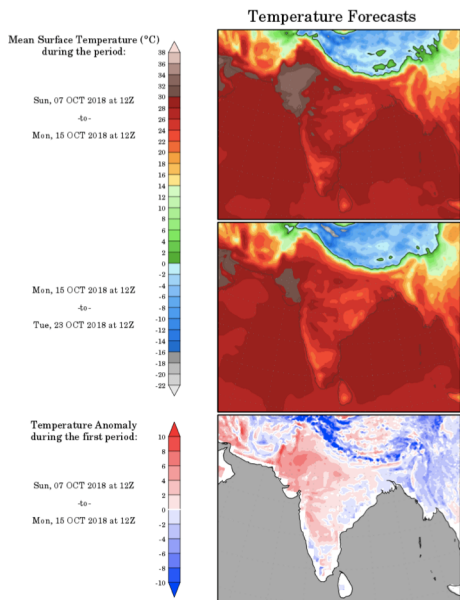

Inter-govt panel report warns of deadly heat waves in India

Times of India 8th October 2018

NON-SEASONAL HEAT WAVE ALERT !!!!!!!

- Transition from Monsoon leads to hot weather in this season.
- Water supplementation with Betalife is an effective measure to control heat stress.
- As water consumption increases the product is efficiently delivered to the birds, products in feed are not as effective.

Betalife

Fortified with Vitamin C, Organic minerals, Menthol & Dextrose