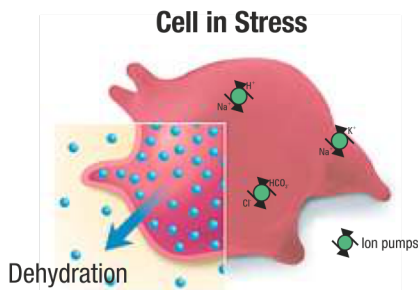

Natural Betaine	Prevents dehydration
Vitamin C	Reduces cortisol levels
Organic minerals	Provides concentrated source of bioavailable mineral nutrition
Menthol	Provides cooling effect
Dextrose	Provides energy to tackle reduced feed intake

Prevents cellular dehydration :

- Corrects water balance and electrolyte balance and prevents dehydration during stress
- Saves up to 5% energy, restricts activation of cellular ion pumps
- Prevents osmotic stress

Provides quick relief from stress :

- Reduces panting rate significantly upto 18.4%
- Stimulates oral mucosa sensory cold receptors leaving birds with sensation of freshness and relaxation
- Boosts energy